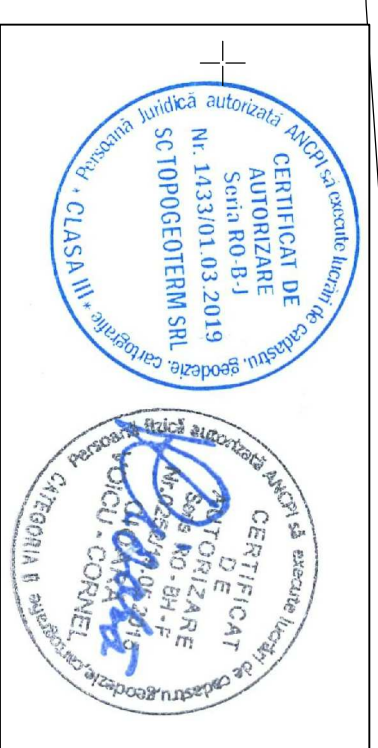

Executant	SC TOPOGEOTERM SRL
Data	17.12.2020

Spre publicare