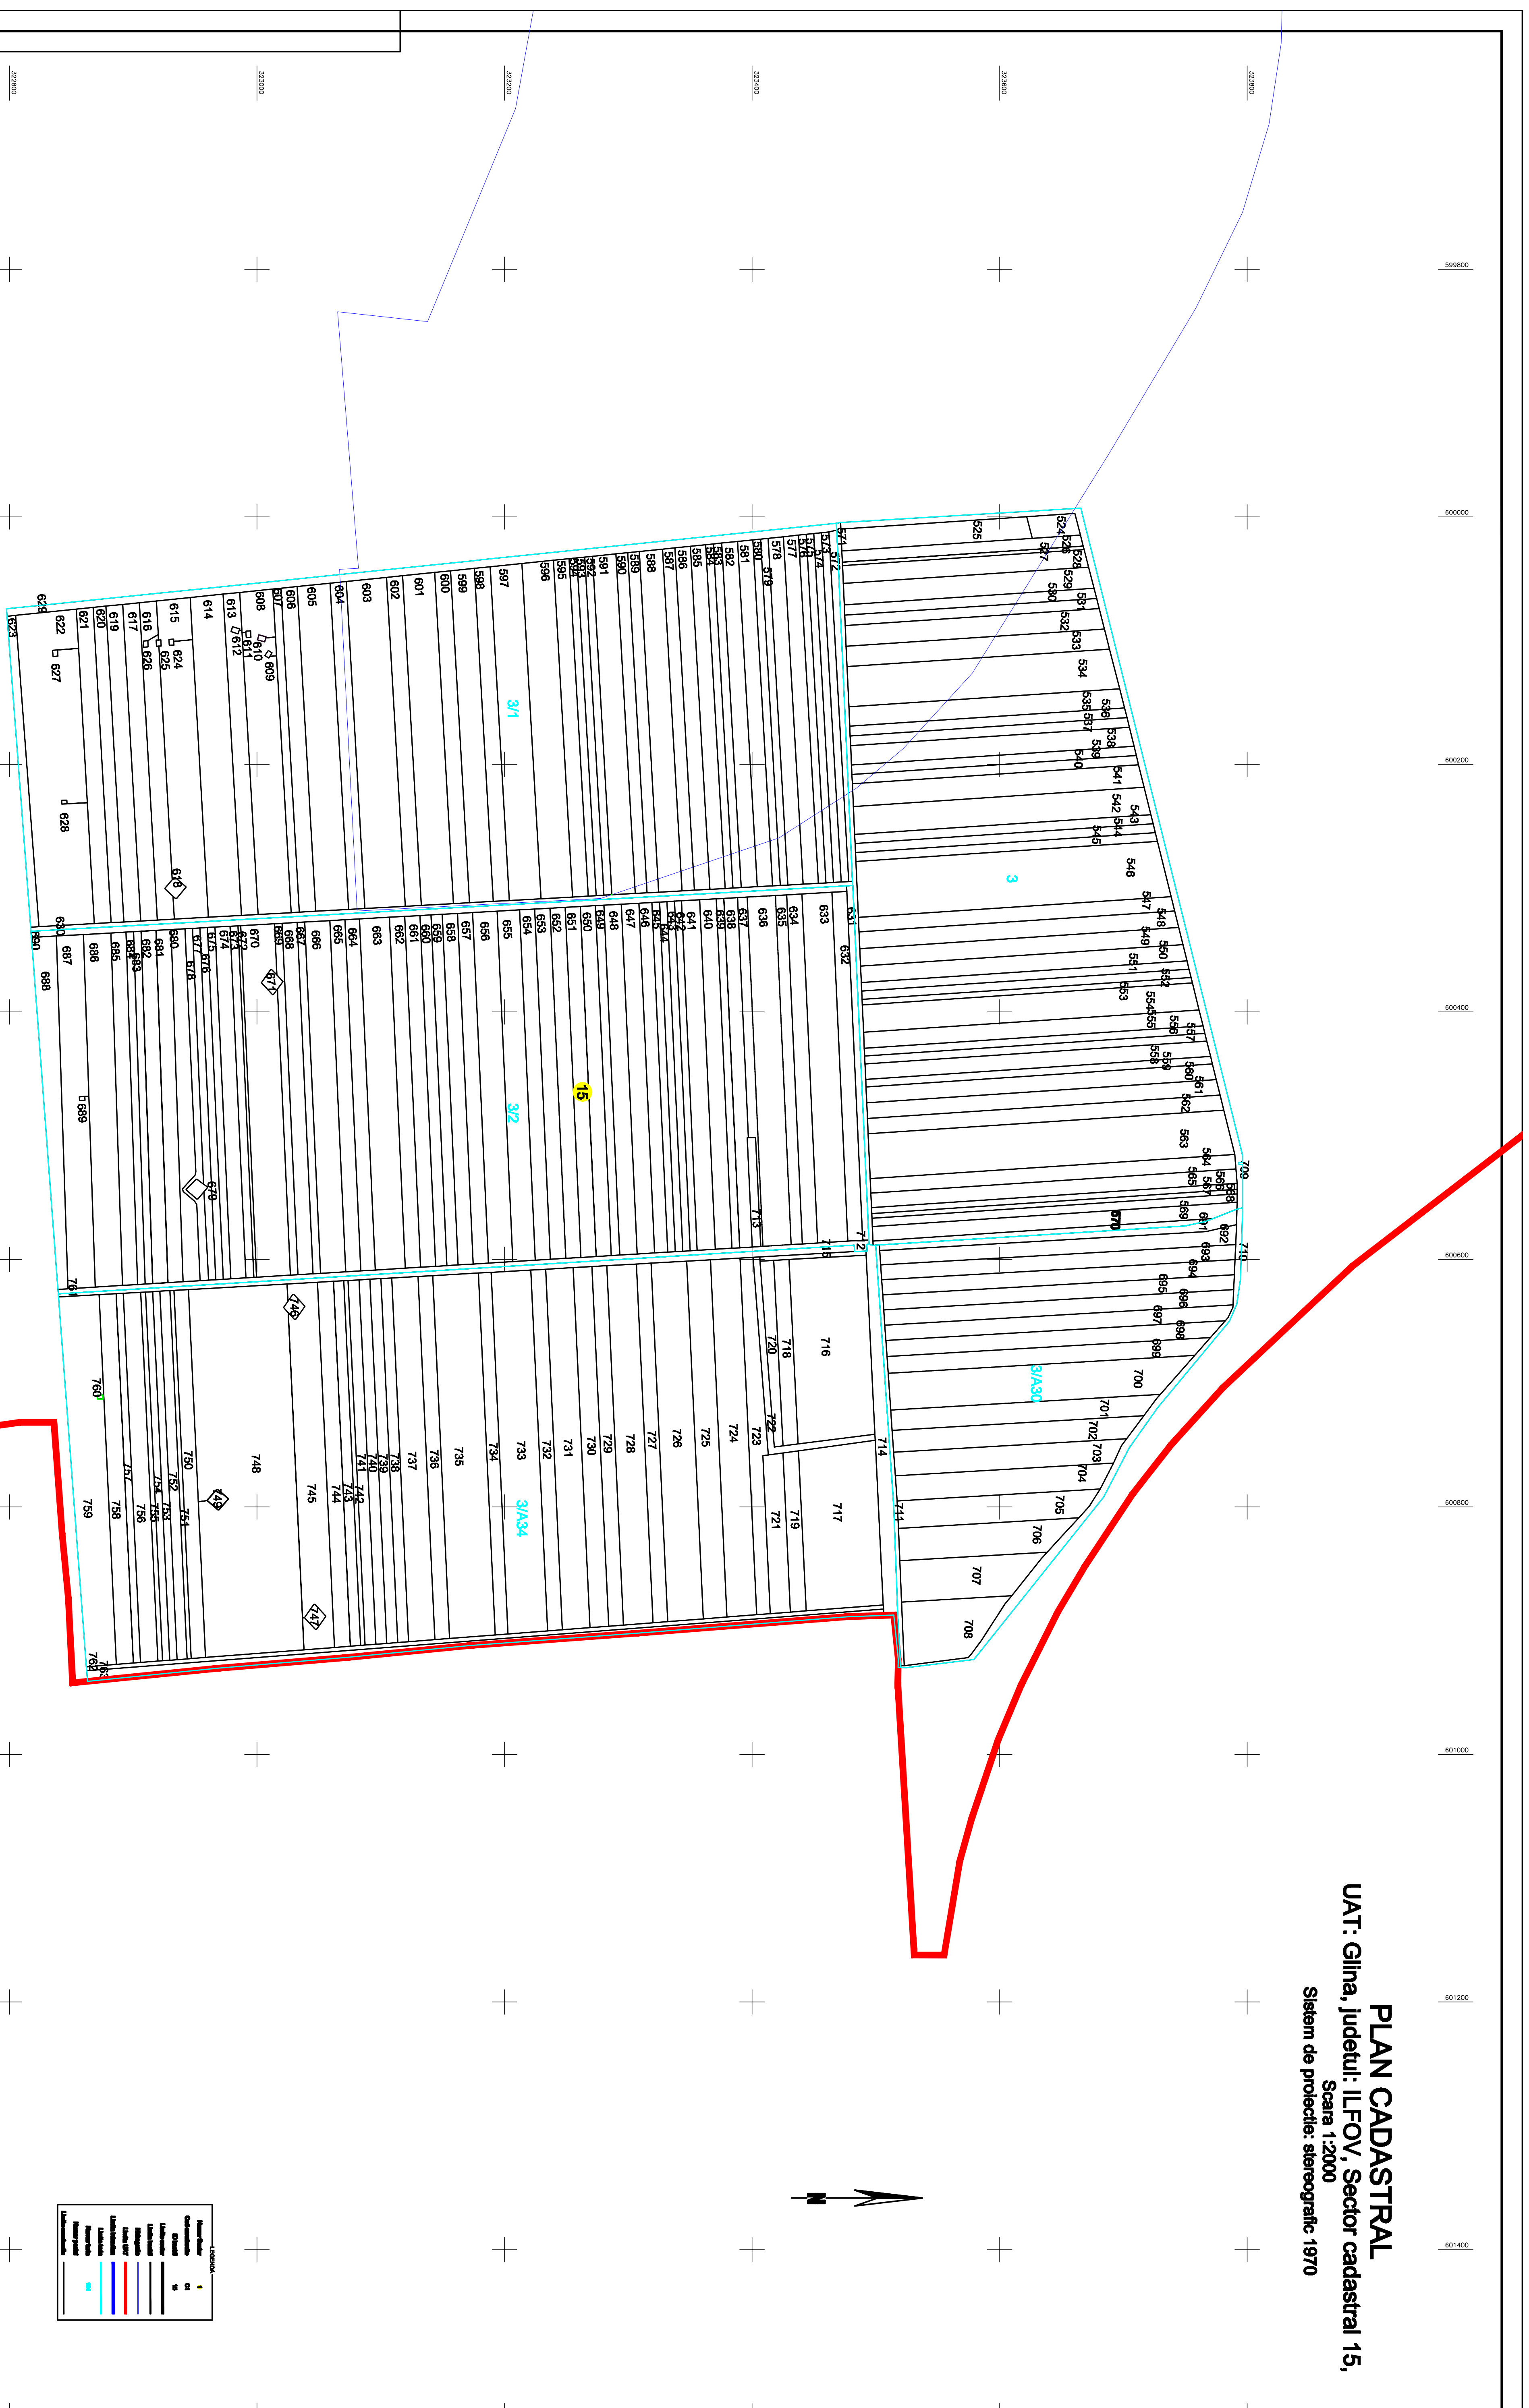

PLAN CADASTRAL
UAT: Gilina, judetul: ILFOV, Sector cadastral 15,
Scara 1:2000
Sistem de proiectie: stereografic 1970

Legend

Parcel boundary	Black line
Water bodies	Blue line
Other boundaries	Red line
Parcel numbers	Black text
Other text	Black text