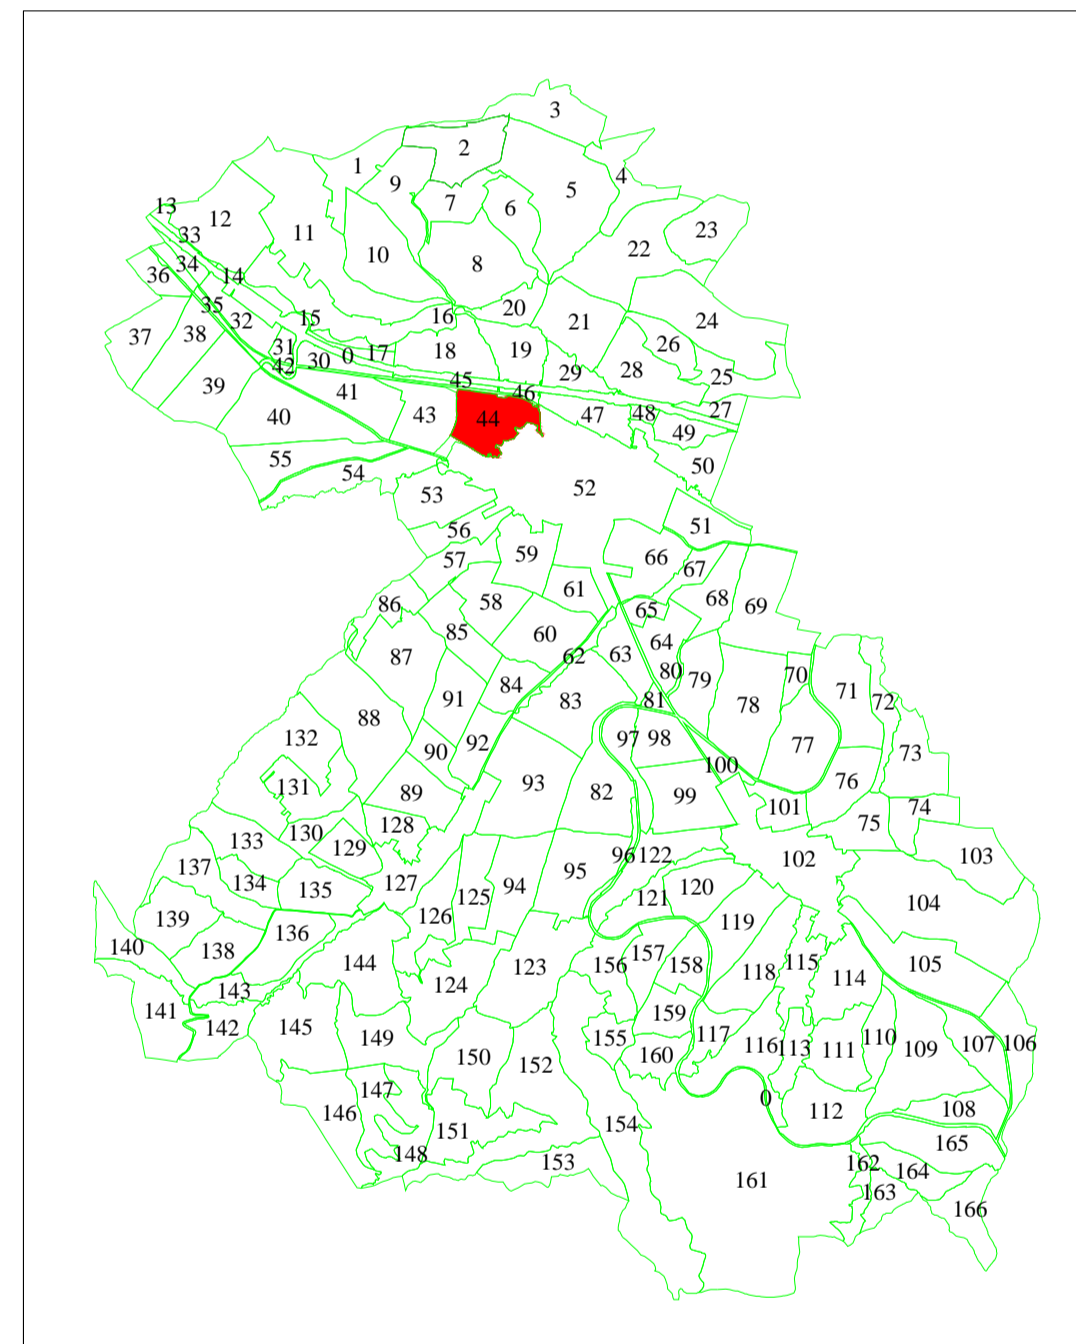

Disponerea sectoarelor:

LEGENDA

Numar Sector	+
ID imobil	15
Limita sector	— (green line)
Limita imobil	— (black line)
Limita UAT	— (red line)