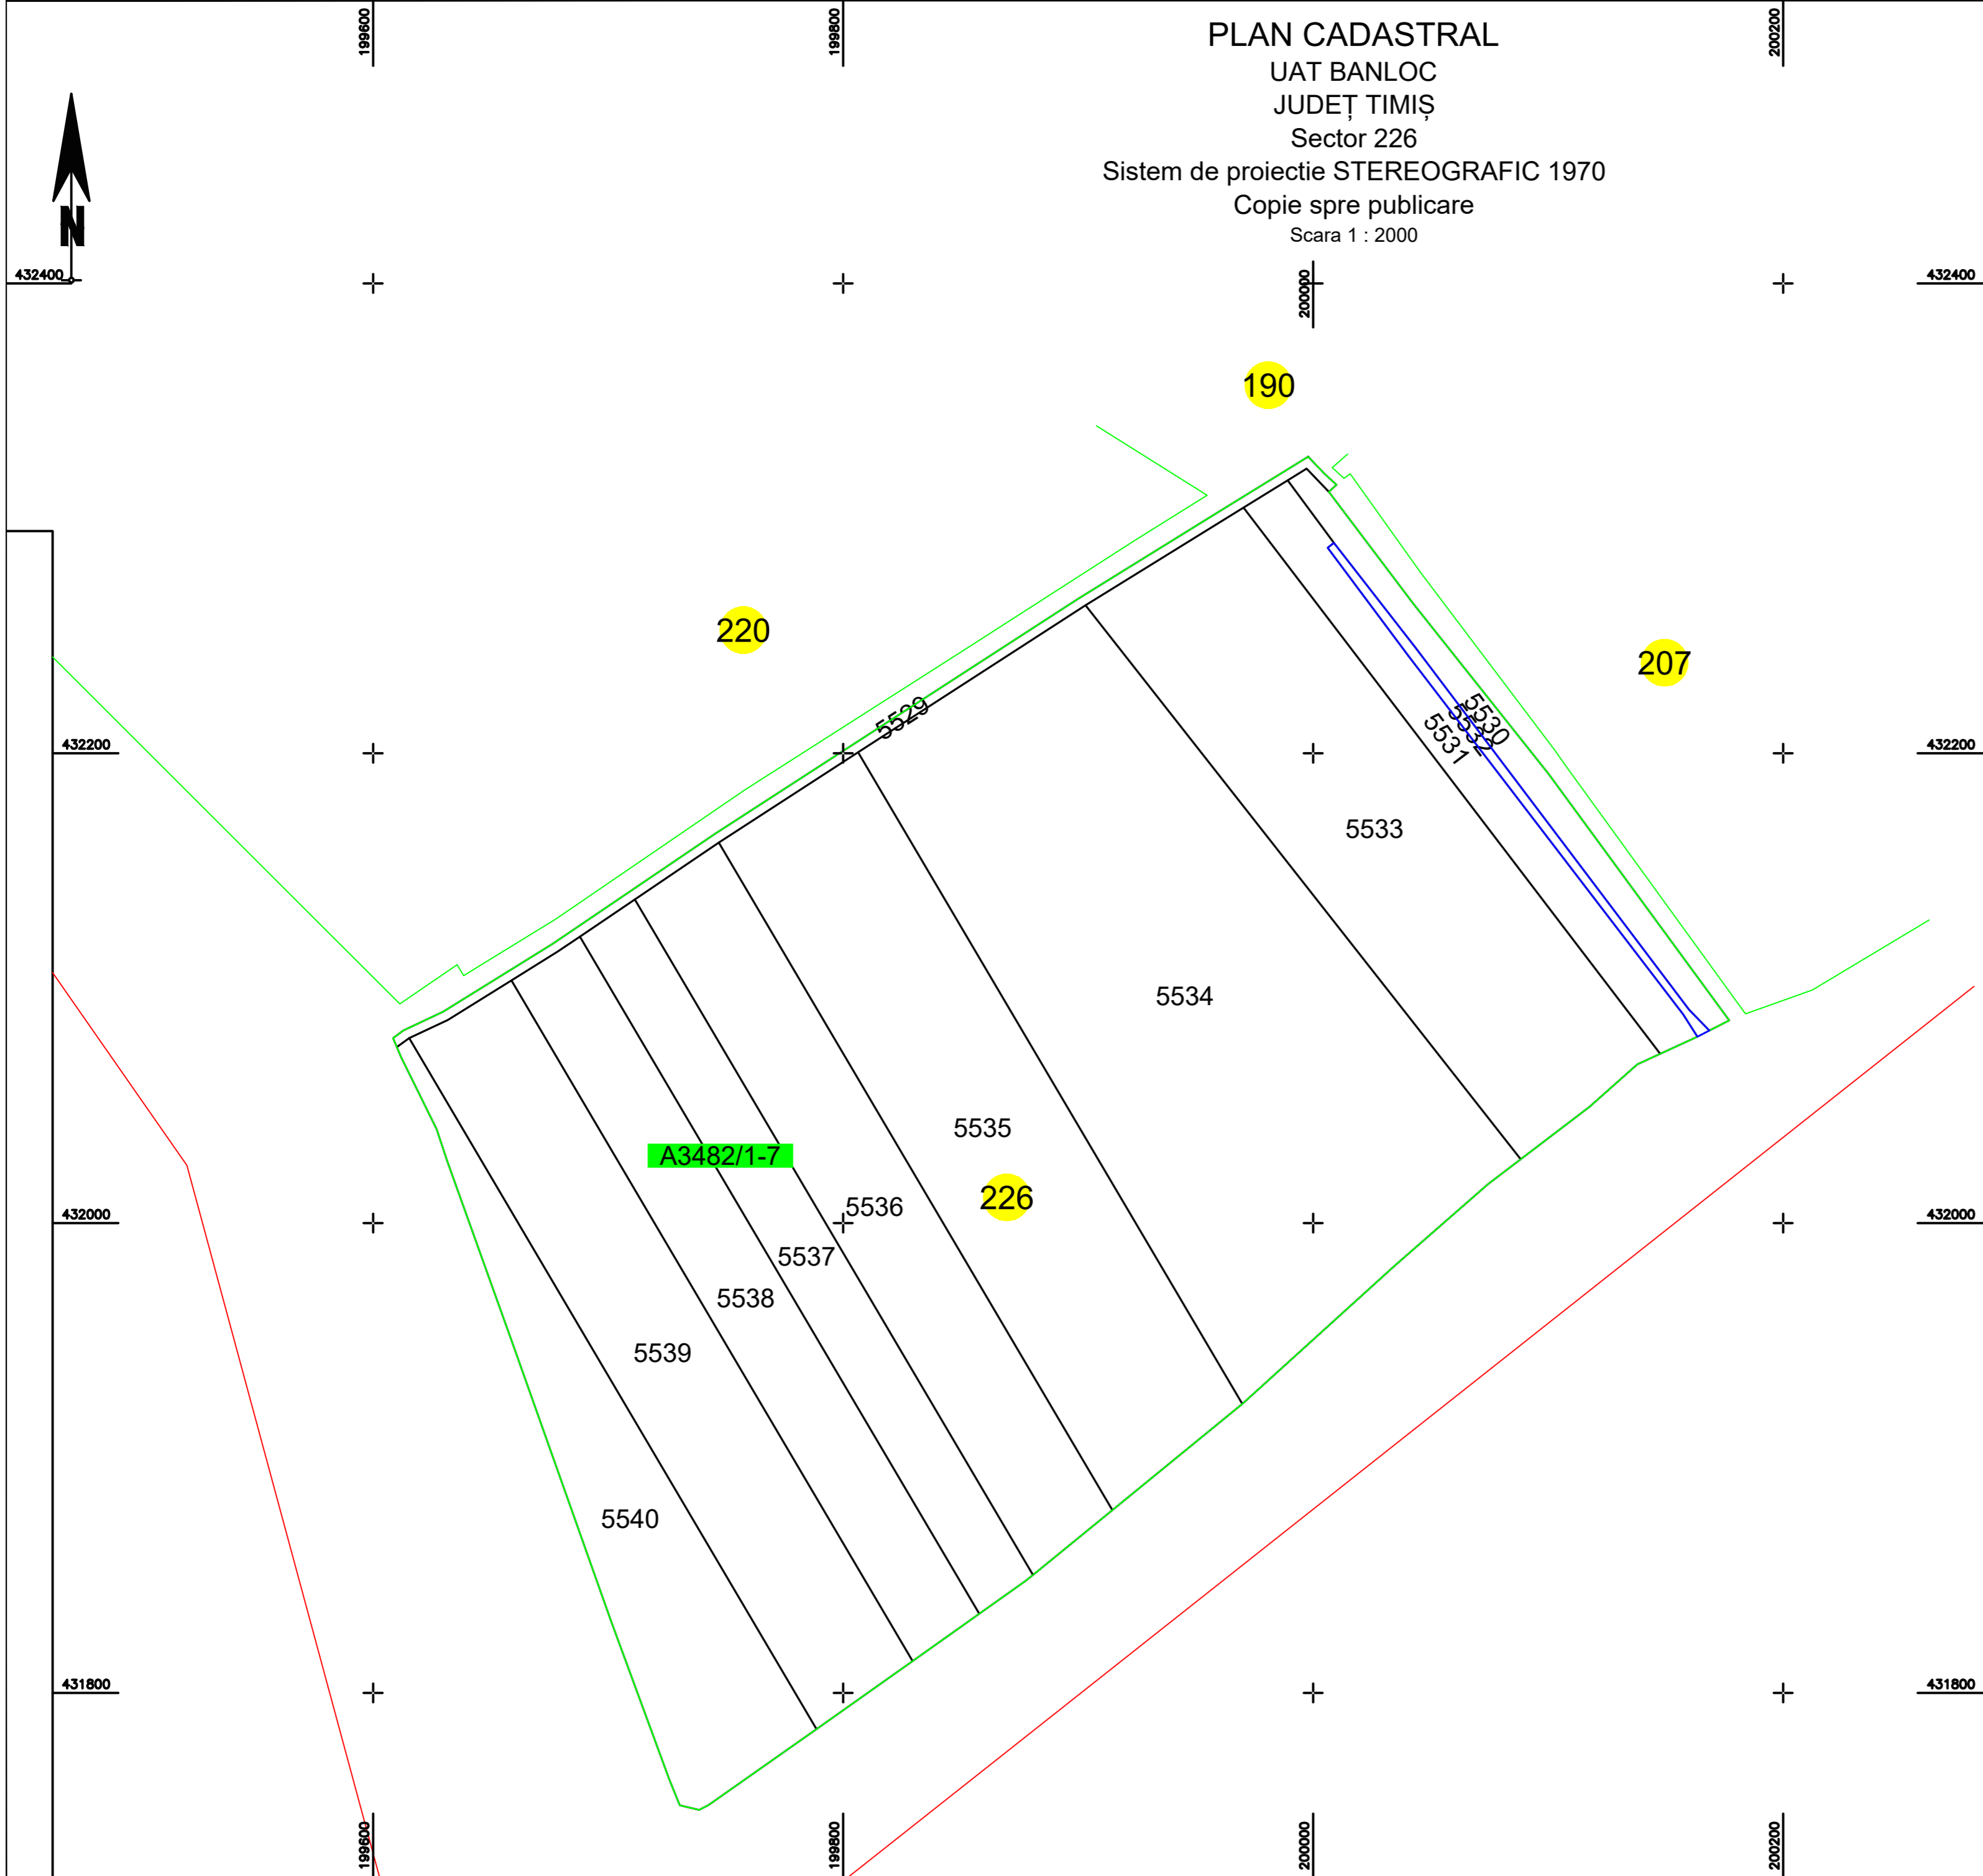

PLAN CADASTRAL  
 UAT BANLOC  
 JUDEȚ TIMIȘ  
 Sector 226  
 Sistem de proiectie STEREOGRAFIC 1970  
 Copie spre publicare  
 Scara 1 : 2000

Schita de dispunere a sectoarelor cadastrale UAT BANLOC

LEGENDA

Identificator	5538
Nr. Sector	226
Limita Sector	
Limita Imobil	
Limita UAT	

EXECUTANT:  
 SC OTNIEL SRL  
 DATA: 11.2025

The block contains two official stamps. On the left is a blue circular stamp from ANCP (National Agency for Cadastral Information) with the text 'CERTIFICAT DE AUTORIZARE' and 'Seria RO-B-F Nr.1775/29.04.2015'. On the right is a blue rectangular stamp with the text 'CERTIFICAT DE AUTORIZARE Seria PO-B-J Nr.2930/16.07.2024' and 'SC OTNIEL SRL Timisoara'.