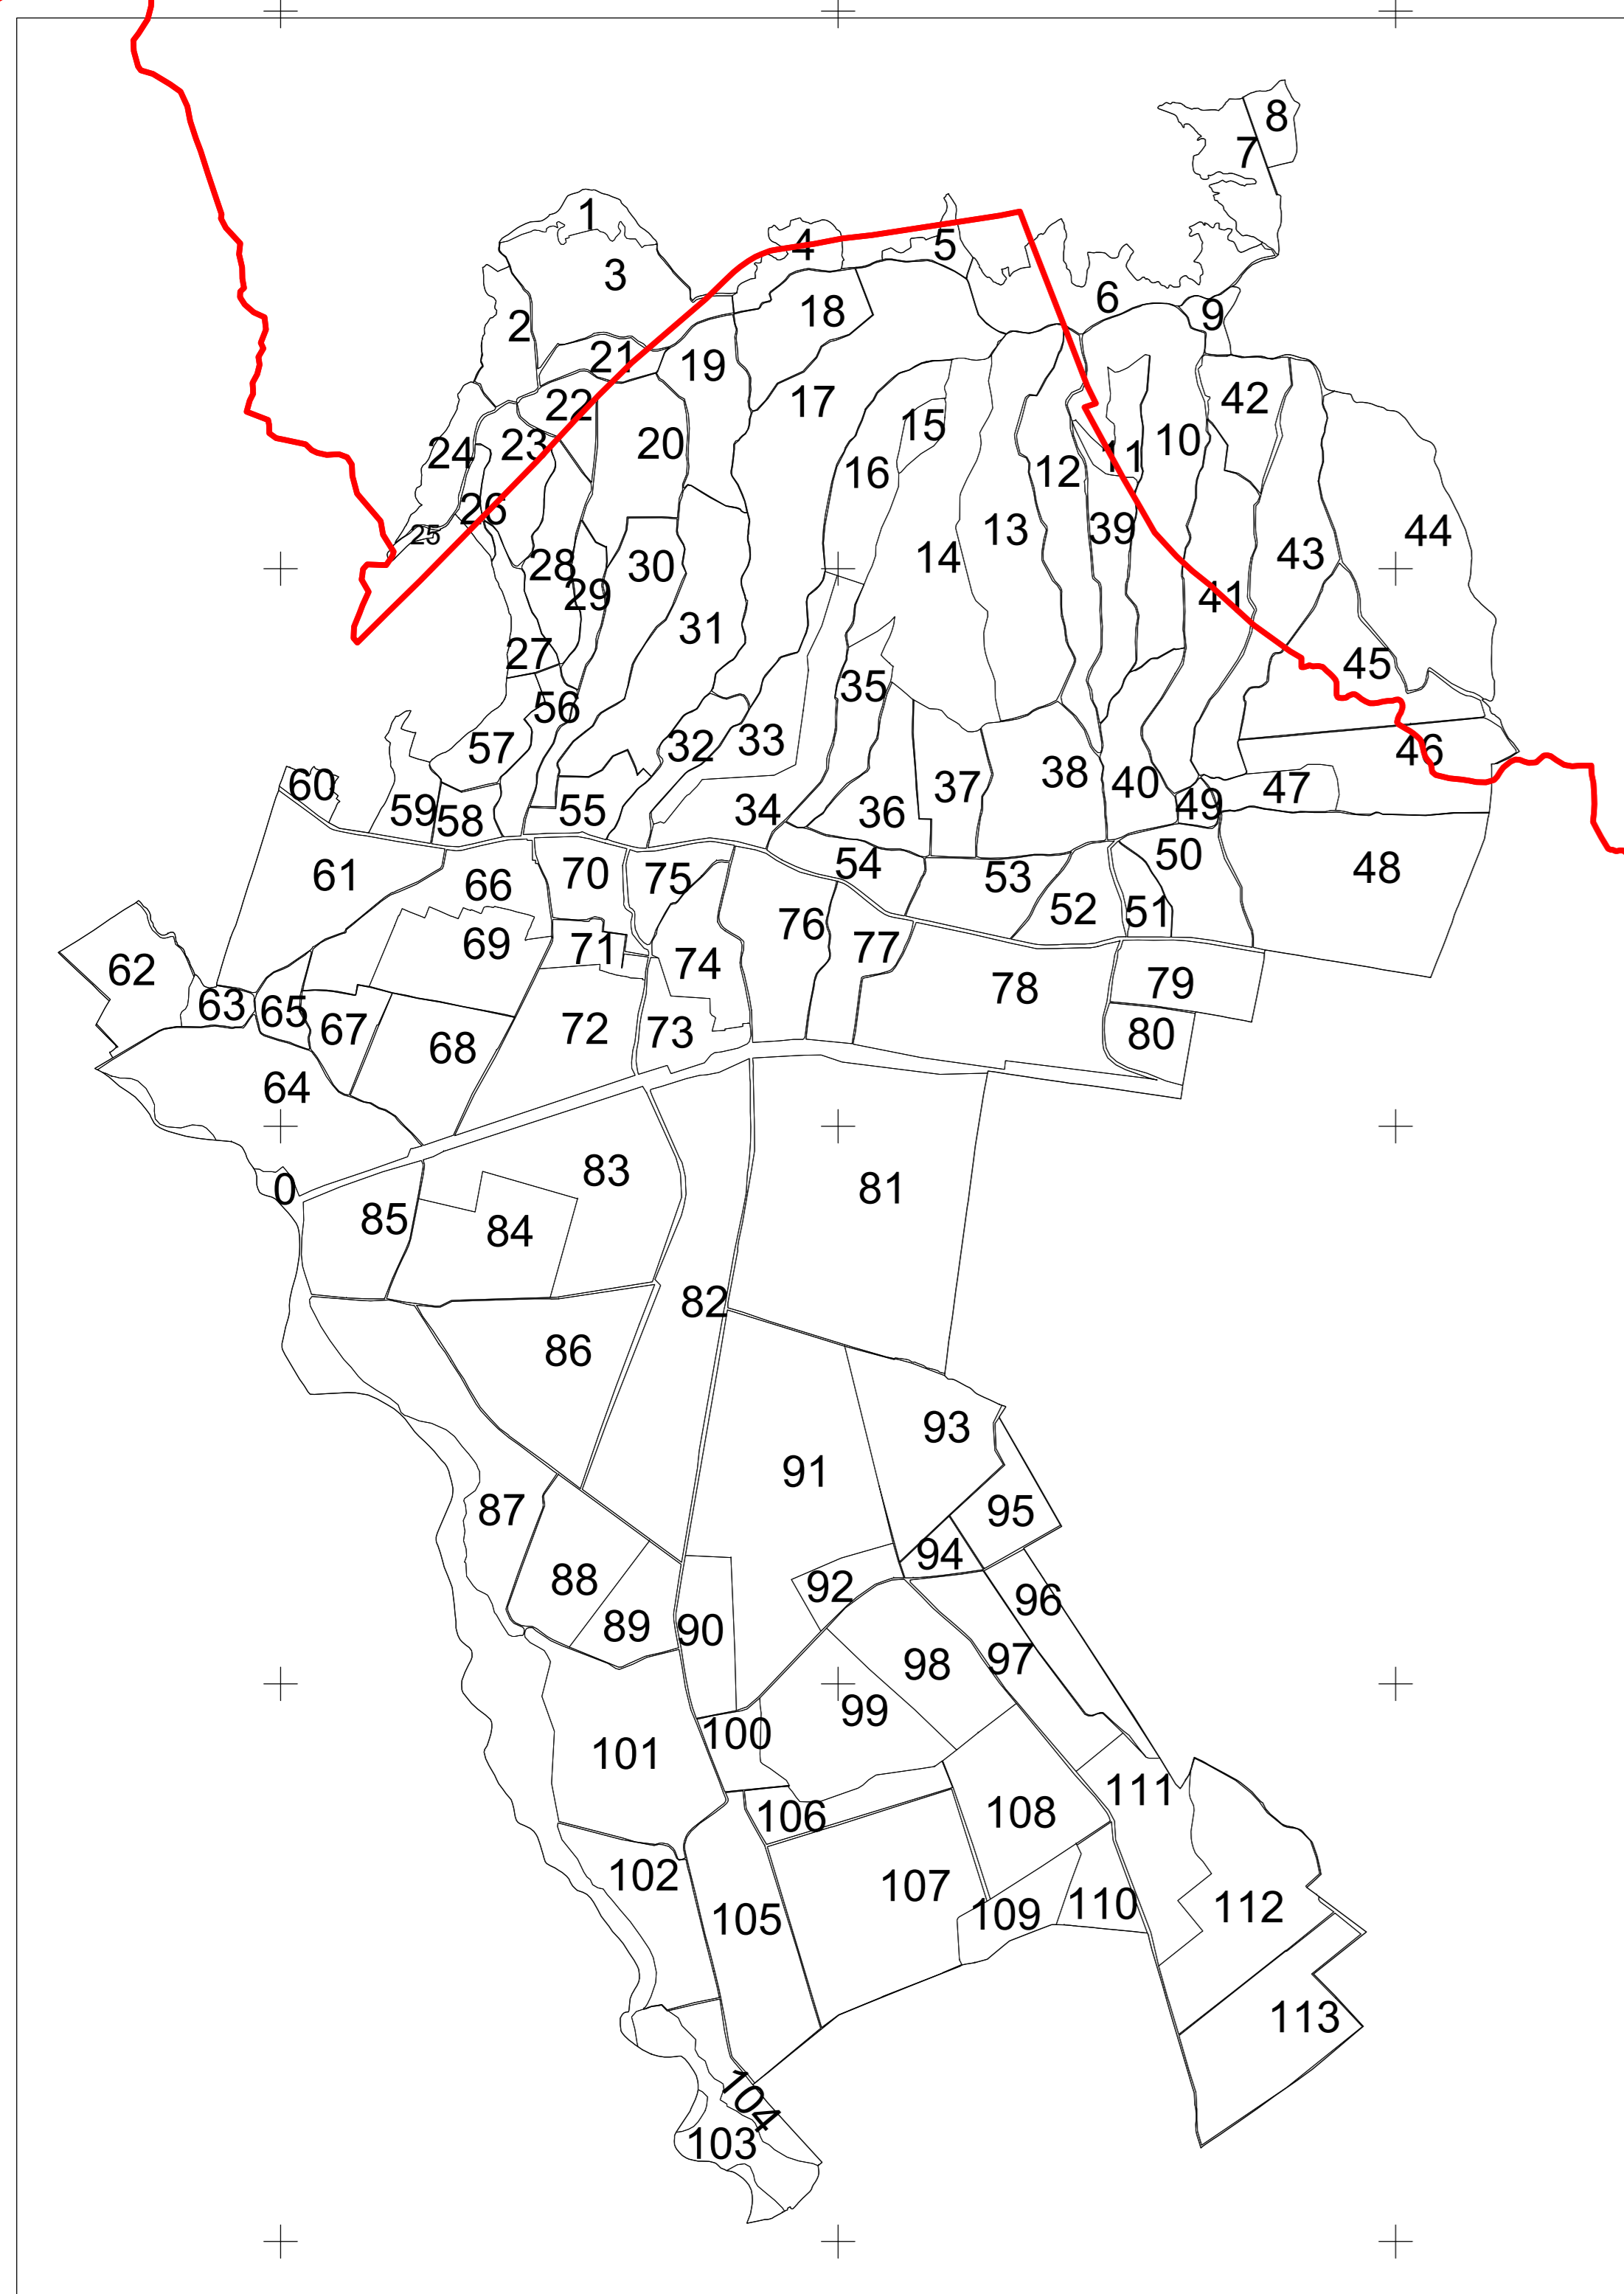

# PLAN CADASTRAL

UAT: Valea Călugărească, județul: PRAHOVA, Sect. cad. 0,1,2,3,4,5,6,7,8,9,10,11,12,13,14,15,16,17,18,19,20,21,22,23,24,25,26,27,28,29,30,31,33,36,37,38,39,40,41,42,43,44,45,46,47,57 planșa 2

Scara 1:10000

Sistem de proiecție: stereografic 1970

Spre Publicare

SCHEMA DE DISPUNERE A SECTOARELOR CADASTRALE

Executant: SC TOTAL BUSINESS LAND SRL  
Data: 22.06.2026

| LEGENDA           |                |
|-------------------|----------------|
| Numar Sector      | 4              |
| ID Imobil         | 15             |
| Limita sector     | — (green line) |
| Limita imobil     | — (black line) |
| Limita UAT        | — (red line)   |
| Limita intravilan | — (blue line)  |
| Limita tarla      | — (cyan line)  |
| Numar tarla       | 101            |

UAT BUCOV

UAT PLOPU

UAT URLATI

UAT ALBESTI-PALEOLOGU

UAT PLOIESTI